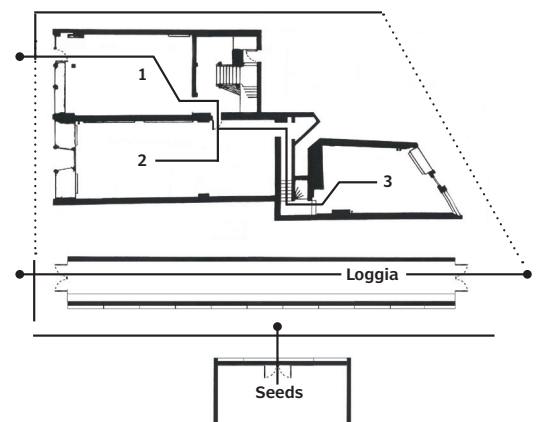

Mailing address
5163 Duke Street
Halifax Nova Scotia B3J 3J6

www.nscad.ca

Director **Tonia Di Risio**
Exhibitions Coordinator **Melanie Colosimo**
t 902 494 8223 f 902 425 3997
Port Loggia Exhibitions Coordinator **Eleanor King** 902 442 8769
Seeds Manager **Natalie Boterman** 902 494 8301